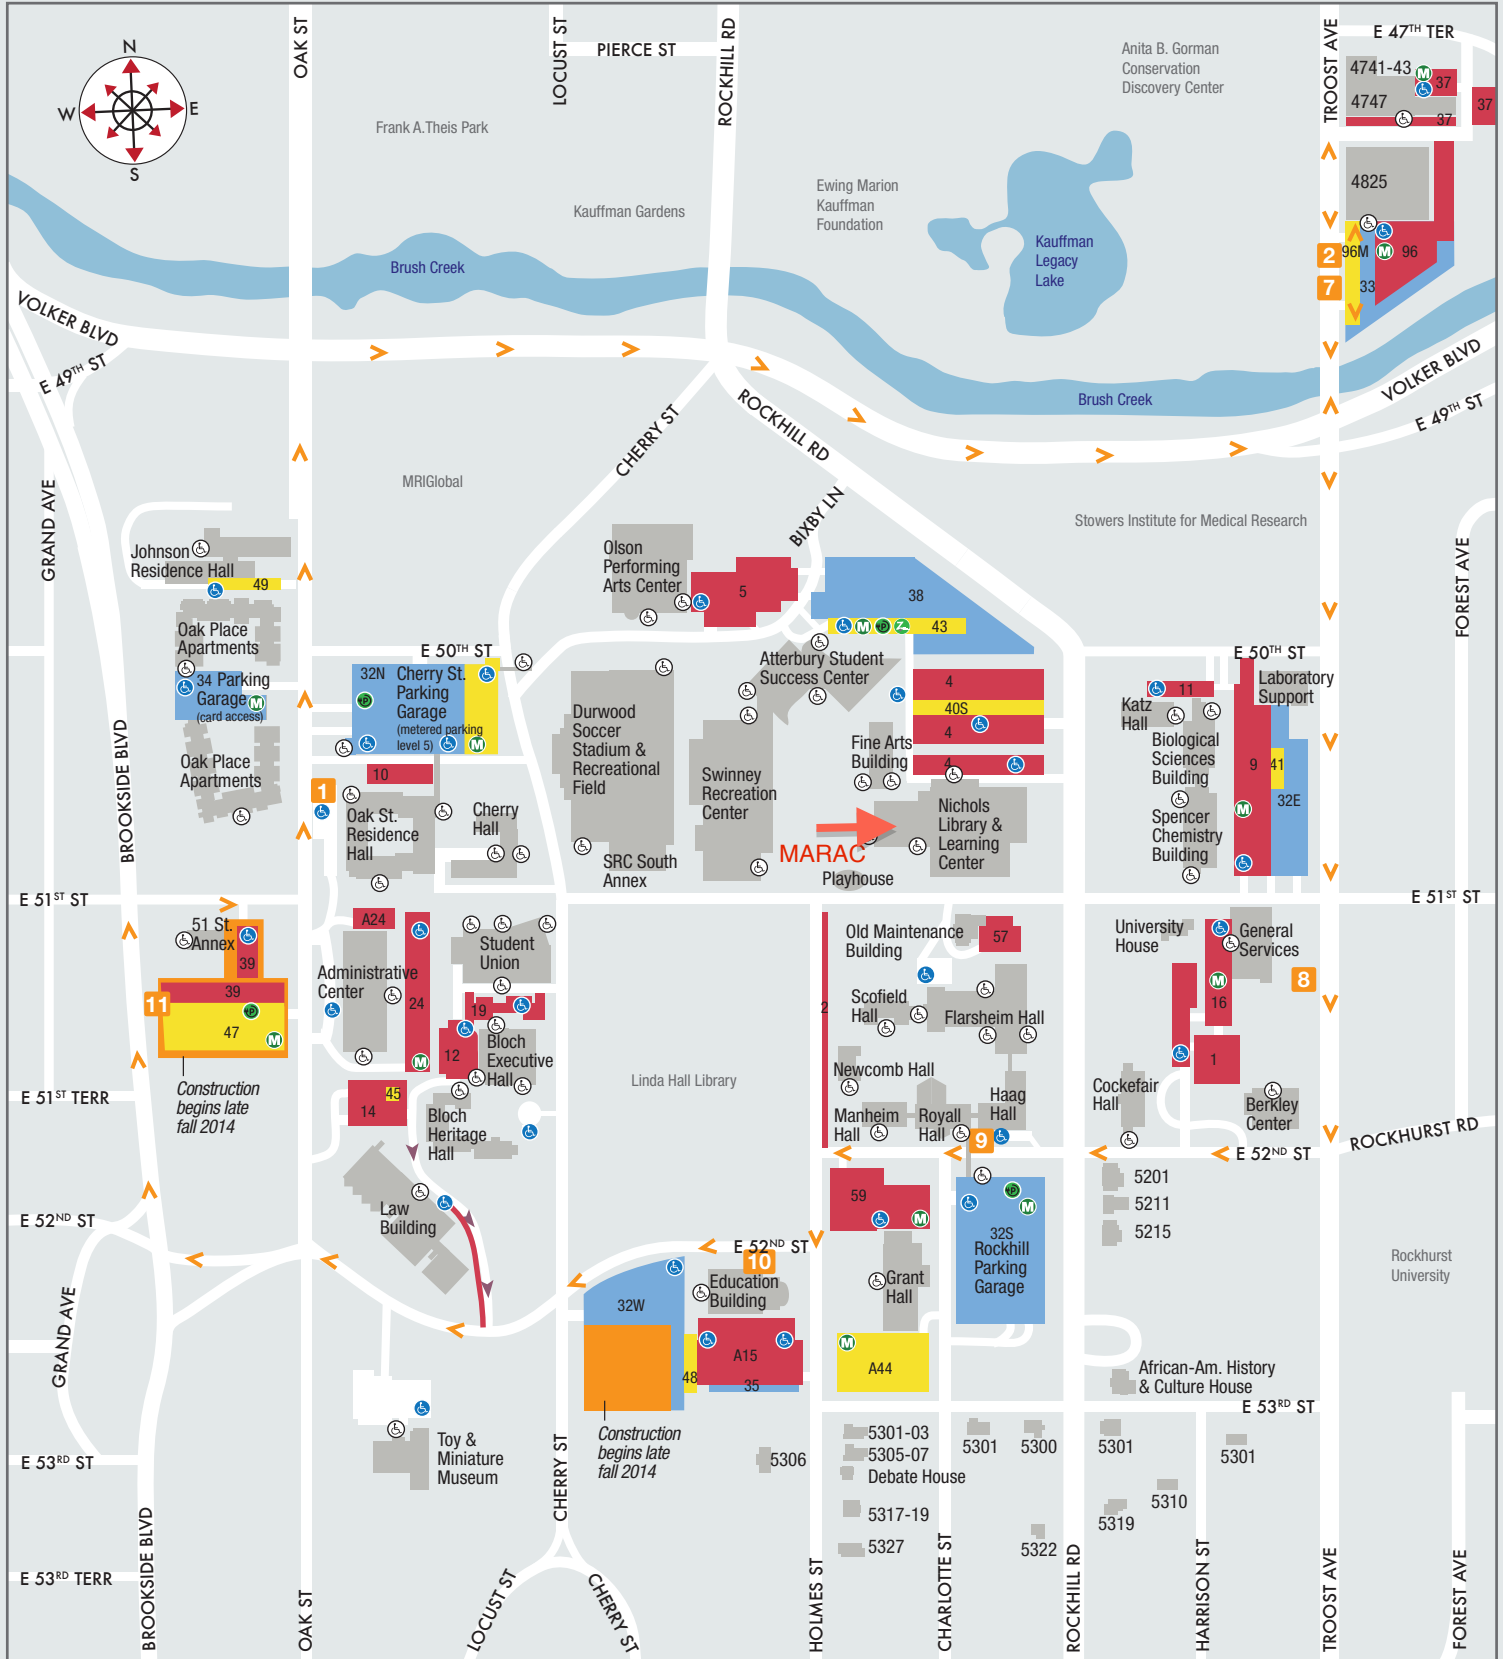

Buildings and Parking

University of Missouri-Kansas City
Volker campus

NO FREE PARKING ON CAMPUS - DAY OR NIGHT

- Metered parking
- Student permit parking
- Faculty/staff permit parking
- Zip car station
- Zip car station
- Shuttle stop
- Shuttle route
- Motorcycle parking
- Accessible entrance
- Accessible parking

UMKC Volker campus buildings and addresses

51st St. Annex, 301 E. 51 Street, 64112

Administrative Center, 5115 Oak Street, 64112

African-American History and Culture House,
5245 Rockhill Road, 64110

Atterbury Student Success Center,
5000 Holmes Street, 64110

**Bloch (Henry W.) Executive Hall for Entrepreneurship and
Innovation**, 5108 Cherry Street, 64110

Cherry Hall, 5030 Cherry Street, 64110

Cherry Street Parking Garage
Mail Services, 5009 Oak Street, 64112
Police, 5005 Oak Street, 64112

Scotfield Hall, 711 E. 51 Street, 64110

Spencer Chemistry Building, 5009 Rockhill Road, 64110

Student Union, 5100 Cherry Street, 64110

Swinney Recreation Center, 5030 Holmes Street, 64110

Toy and Miniature Museum, 5235 Oak Street, 64112